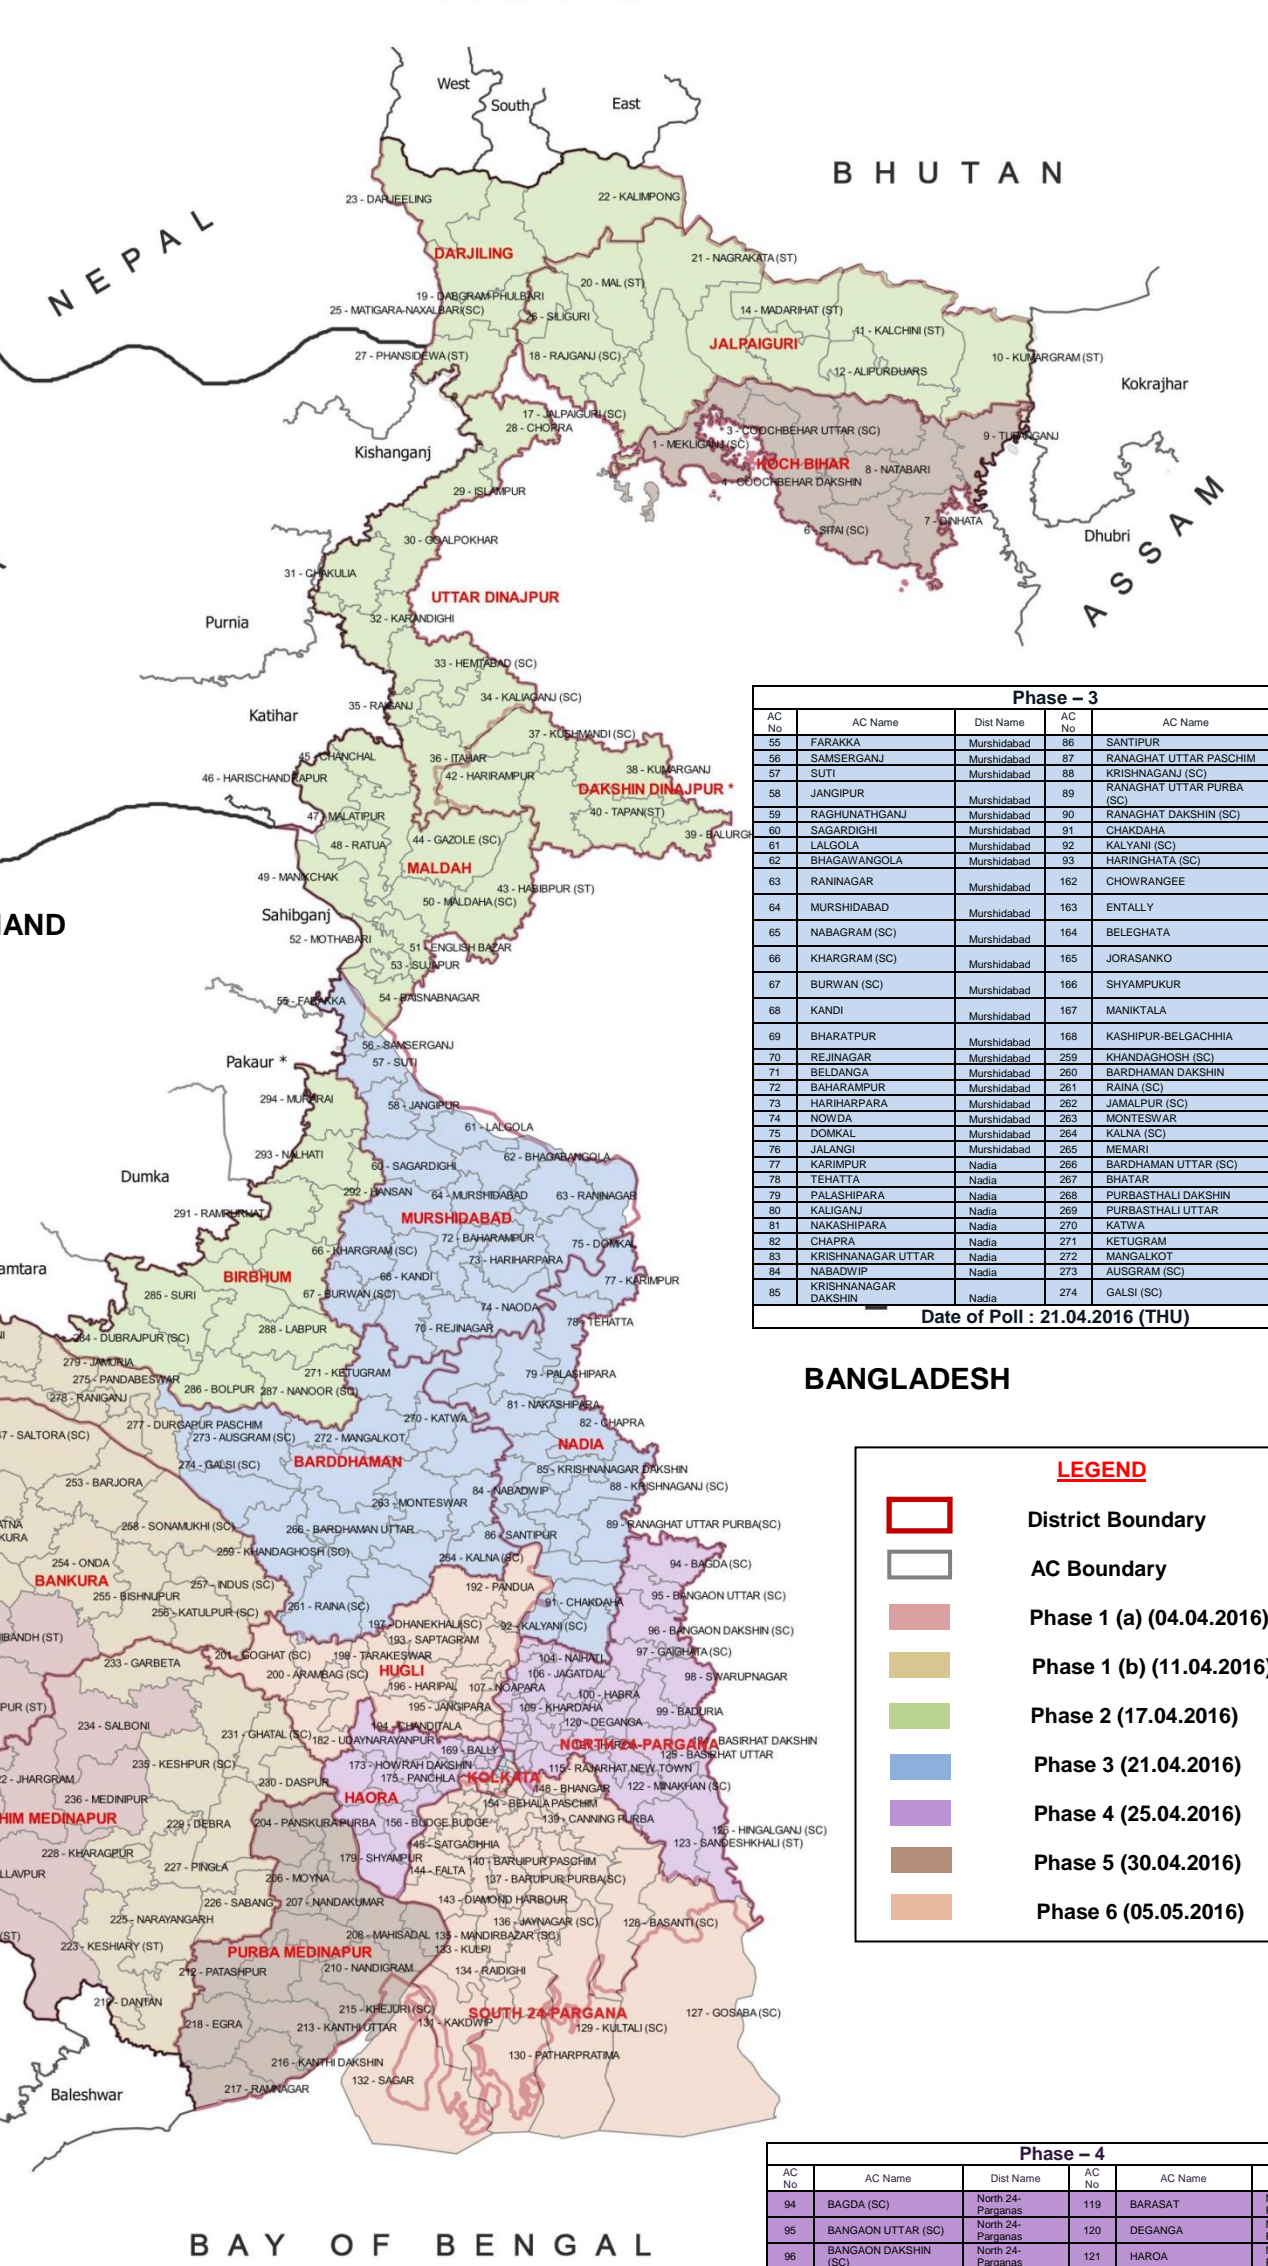

Date of Counting: 19.05.2016 (Thursday)

SIKKIM

BHUTAN

Phase - 3

AC No	AC Name	Dist Name	AC No	AC Name	Dist Name
55	FARAKKA	Murshidabad	86	SANTIPUR	Nadia
56	SAMSERGANJ	Murshidabad	87	RANAGHAT UTTAR PASCHIM	Nadia
57	SUTI	Murshidabad	88	KRISHNAGANJ (SC)	Nadia
58	JANGIPUR	Murshidabad	89	RANAGHAT UTTAR PURBA (SC)	Nadia
59	RAGHUNATHGANJ	Murshidabad	90	RANAGHAT DAKSHIN (SC)	Nadia
60	SAGARDIGHI	Murshidabad	91	CHAKDAHA	Nadia
61	LALGOLA	Murshidabad	92	KALYANI (SC)	Nadia
62	BHAGAWANGOLA	Murshidabad	93	HARINGHATA (SC)	Nadia
63	RANINAGAR	Murshidabad	162	CHOWRANGEE	Kolkata North
64	MURSHIDABAD	Murshidabad	163	ENTALLY	Kolkata North
65	NABAGRAM (SC)	Murshidabad	164	BELEGHATA	Kolkata North
66	KHARGRAM (SC)	Murshidabad	165	JORASANKO	Kolkata North
67	BURWAN (SC)	Murshidabad	166	SHYAMPUR	Kolkata North
68	KANDI	Murshidabad	167	MANKTALA	Kolkata North
69	BHARATPUR	Murshidabad	168	KASHIPUR-BELGACHHIA	Kolkata North
70	REJINAGAR	Murshidabad	259	KHANDAGHOSH (SC)	Burdwan
71	BELDANGA	Murshidabad	260	BARDHAMAN DAKSHIN	Burdwan
72	BAHARAMPUR	Murshidabad	261	RAINA (SC)	Burdwan
73	HARHARPARA	Murshidabad	262	JAMALPUR (SC)	Burdwan
74	NOWDA	Murshidabad	263	MONTESWAR	Burdwan
75	DOMKAL	Murshidabad	264	KALNA (SC)	Burdwan
76	JALANGI	Murshidabad	265	MEMARI	Burdwan
77	KARIMPUR	Nadia	266	BARDHAMAN UTTAR (SC)	Burdwan
78	TEHATA	Nadia	267	BHATAR	Burdwan
79	PALASHIPARA	Nadia	268	PURBASTHALI DAKSHIN	Burdwan
80	KALIGANJ	Nadia	269	PURBASTHALI UTTAR	Burdwan
81	NAKASHIPARA	Nadia	270	KATWA	Burdwan
82	CHAPRA	Nadia	271	KETUGRAM	Burdwan
83	KRISHNANAGAR UTTAR	Nadia	272	MANGALKOT	Burdwan
84	NABADWIP	Nadia	273	AUSGRAM (SC)	Burdwan
85	KRISHNANAGAR DAKSHIN	Nadia	274	GALSI (SC)	Burdwan

Date of Poll : 21.04.2016 (THU)

BANGLADESH

LEGEND

- District Boundary
- AC Boundary
- Phase 1 (a) (04.04.2016)
- Phase 1 (b) (11.04.2016)
- Phase 2 (17.04.2016)
- Phase 3 (21.04.2016)
- Phase 4 (25.04.2016)
- Phase 5 (30.04.2016)
- Phase 6 (05.05.2016)

Phase - 6

AC No	AC Name	Dist Name
1	MEKLIJANI (SC)	Coochbehar
2	MATHABHANGA (SC)	Coochbehar
3	COOCHBEHAR UTTAR (SC)	Coochbehar
4	COOCHBEHAR DAKSHIN	Coochbehar
5	SITALKUCHI (SC)	Coochbehar
7	DINHATA	Coochbehar
8	NATABARI	Coochbehar
9	TUFANGANJ	Coochbehar
203	TAMLIK	Purbo Medinipur
204	PANSKURA PURBA	Purbo Medinipur
205	PANSKURA PASCHIM	Purbo Medinipur
206	MOYNA	Purbo Medinipur
207	NANDAKUMAR	Purbo Medinipur
208	MAHSADAL	Purbo Medinipur
209	HALDIA (SC)	Purbo Medinipur
210	NANDIGRAM	Purbo Medinipur
211	CHANDIPUR	Purbo Medinipur
212	PATASHPUR	Purbo Medinipur
213	KANTHI UTTAR	Purbo Medinipur
214	BHAGBANPUR	Purbo Medinipur
215	KHEJURI (SC)	Purbo Medinipur
216	KANTHI DAKSHIN	Purbo Medinipur
217	RAMNAGAR	Purbo Medinipur
218	EGRA	Purbo Medinipur

Date of Poll : 05.05.2016 (THU)

Phase - 4